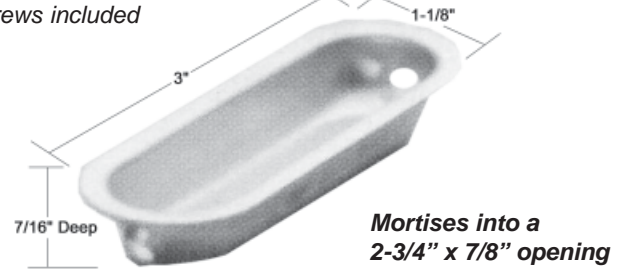

Pull

ORDER #	MANUF.#	LENGTH	FINISH
800-1836	DP45-A	3-7/8"	Clear Aluminum

Wooden Pull

8 ft. Long

ORDER #	MANUF.#	SIZE	TYPE	FINISH
976-0190	CPC3/4M 96	3/4"	"C"	Maple
976-0000	CPC3/4K 96	3/4"	"C"	Red Oak
976-0018	CPC5/8K 96	5/8"	"C"	Red Oak
976-0034	CPJ3/4K 96	3/4"	"J"	Red Oak
976-0042	CPJ5/8K 96	5/8"	"J"	Red Oak

Stick-on pull for Sliding Door

- Has pressure sensitive adhesive backing
- For glass or wood doors

ORDER #	MANUF.#	LENGTH	FINISH
800-1810	GP17-A	2-13/16"	Aluminum
800-0754	GP17-C	2-13/16"	Clear
800-0770	GP17-BL	2-13/16"	Black

Pull for Sliding Door

- For wood doors
- Screws included

ORDER #	MANUF.#	LENGTH	FINISH
800-1844	WP35-DC	3"	Dull Chrome

Pull

ORDER #	MANUF.#	LENGTH	FINISH
133-5231	00345	2-1/2"	Black
133-5249	00344	2-1/2"	Bright Zinc
133-5256	00343	2-1/2"	ZincDichromate