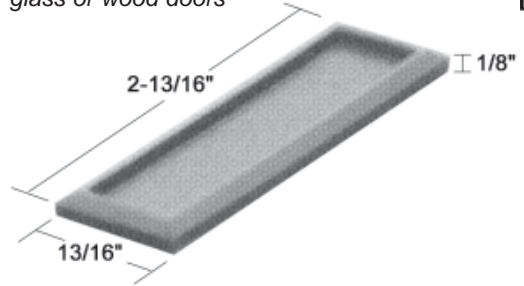

Pull

ORDER #	MANUF.#	LENGTH	FINISH
800-1836	DP45-A	3-7/8"	Clear Aluminum

Wooden Pull

8 ft. Long

ORDER #	MANUF.#	SIZE	TYPE	FINISH
976-0190	CPC3/4M 96	3/4"	"C"	Maple
976-0000	CPC3/4K 96	3/4"	"C"	Red Oak
976-0018	CPC5/8K 96	5/8"	"C"	Red Oak
976-0034	CPJ3/4K 96	3/4"	"J"	Red Oak
976-0042	CPJ5/8K 96	5/8"	"J"	Red Oak

Stick-on pull for Sliding Door

- Has pressure sensitive adhesive backing
- For glass or wood doors

ORDER #	MANUF.#	LENGTH	FINISH
800-1810	GP17-A	2-13/16"	Aluminum
800-0754	GP17-C	2-13/16"	Clear
800-0770	GP17-BL	2-13/16"	Black