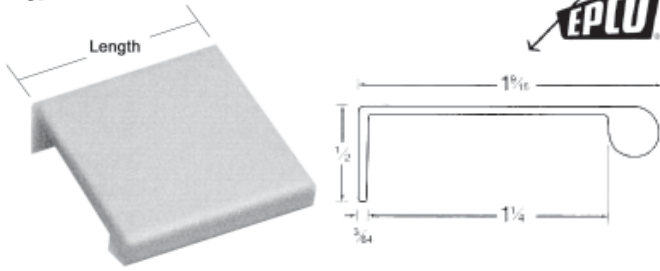

Pulls and Knobs

Pull

ORDER #	MANUF.#	LENGTH	FINISH
800-1562	DP-41-PA	1-1/2"	Polished Aluminum
800-1620	DP-41-BL	1-1/2"	Satin Black
800-1661	DP-41-A-3	3"	Clear Aluminum
800-1687	DP-41-BL-3	3"	Satin Black
800-1711	DP-41-PA-3	3"	Polished Aluminum
800-1737	DP-41-L-A	6'	Clear Aluminum
800-1554	DP-41-A	6'	Clear Anochrome