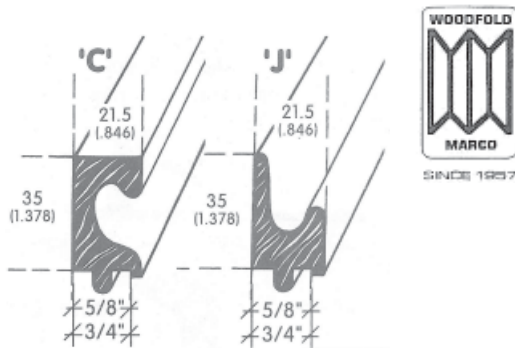

Pulls and Knobs

Pull

ORDER #	MANUF.#	LENGTH	FINISH
800-1562	DP-41-PA	1-1/2"	Polished Aluminum
800-1620	DP-41-BL	1-1/2"	Satin Black
800-1661	DP-41-A-3	3"	Clear Aluminum
800-1687	DP-41-BL-3	3"	Satin Black
800-1711	DP-41-PA-3	3"	Polished Aluminum
800-1737	DP-41-L-A	6'	Clear Aluminum
800-1554	DP-41-A	6'	Clear Anochrome

Pull

ORDER #	MANUF.#	LENGTH	FINISH
800-1836	DP45-A	3-7/8"	Clear Aluminum

Wooden Pull

8 ft. Long

ORDER #	MANUF.#	SIZE	TYPE	FINISH
976-0190	CPC3/4M 96	3/4"	"C"	Maple
976-0000	CPC3/4K 96	3/4"	"C"	Red Oak
976-0018	CPC5/8K 96	5/8"	"C"	Red Oak
976-0034	CPJ3/4K 96	3/4"	"J"	Red Oak
976-0042	CPJ5/8K 96	5/8"	"J"	Red Oak